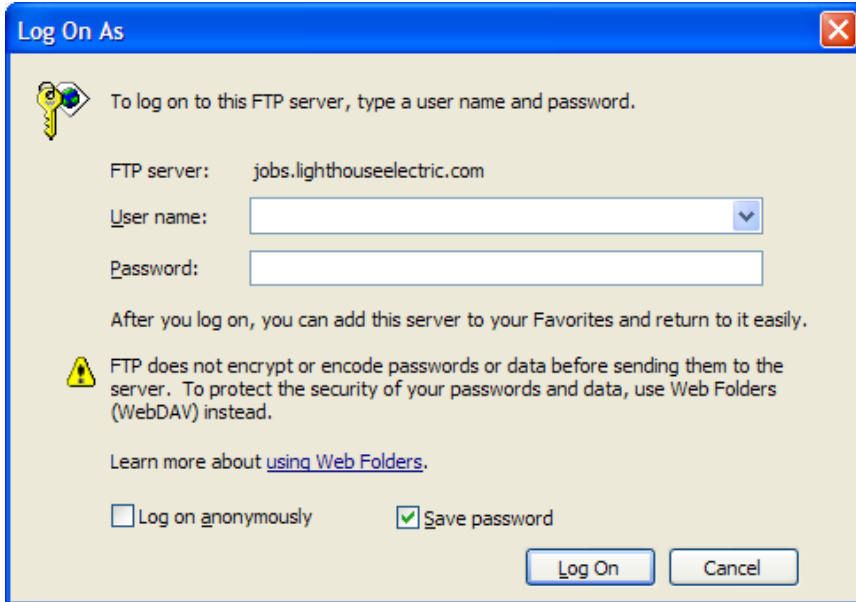

## FTP Site Login

Open My Computer

Enter <ftp://jobs.lighthouseelectric.com> in the Address Bar (this can be made a Favorite after you Login)

A login dialog will appear, enter username and password supplied to you from Lighthouse Electric.